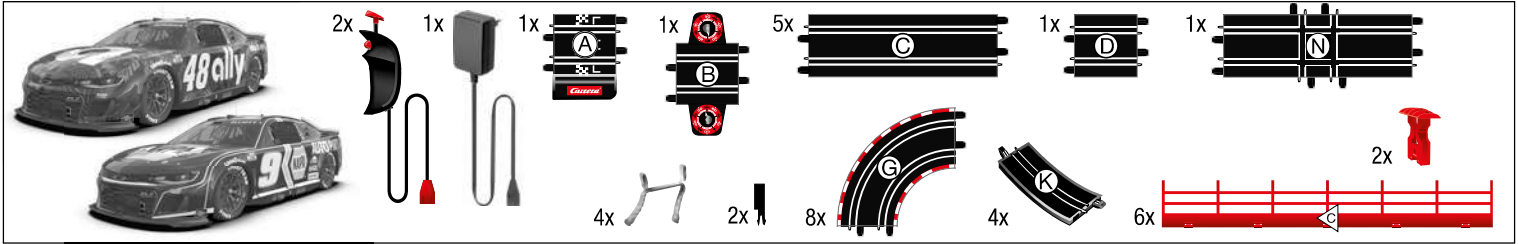

[carrera-toys.com](http://carrera-toys.com)

**20062582**

**182 x 115 cm**  
5.97 x 3.77 feet

**4,9 m**  
16.08 feet

7.60.12.488.10

**WARNING:**  
CHOKING HAZARD - SMALL PARTS  
NOT FOR CHILDREN UNDER 3 YEARS.