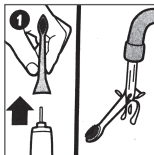

••• CLEANING OF TOOTHBRUSH

» 1

Clean your toothbrush regularly. Wash the toothbrush head under running water.

» 2

Wash the toothbrush body in the same way.

» 3

Dry the toothbrush head, body, and charging base using a soft cloth. You can also use soap.

» 4

Do not put the toothbrush body and charging base into a dishwasher.