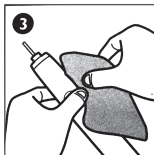

••• CLEANING OF TOOTHBRUSH

» 1

Clean your toothbrush regularly. Wash the toothbrush head under running water.

» 2

Wash the toothbrush body in the same way.

» 3

Dry the toothbrush head, body, and charging base using a soft cloth. You can also use soap.

» 4

Do not put the toothbrush body and charging base into a dishwasher.